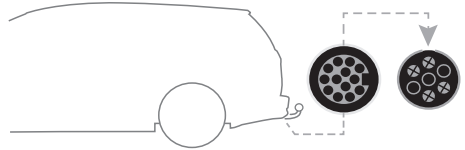

Thule Adapter 9907
13-to-7 pin Adapter