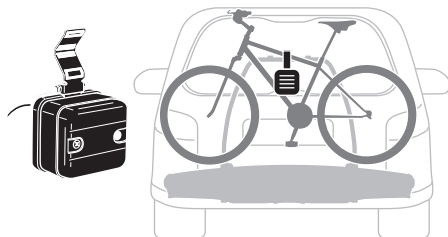

Thule 3rd Brake Light

9904