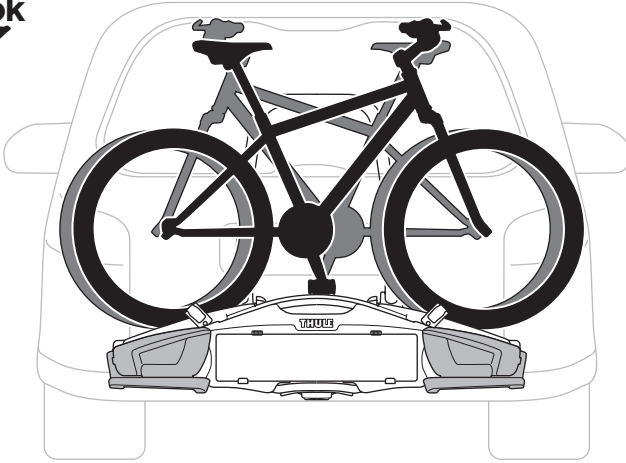

925: 7-pin

924: 13-pin

7

8

Thule Loading Ramp
9152

Thule Bike Frame Adapter
982

9

Not ok
X